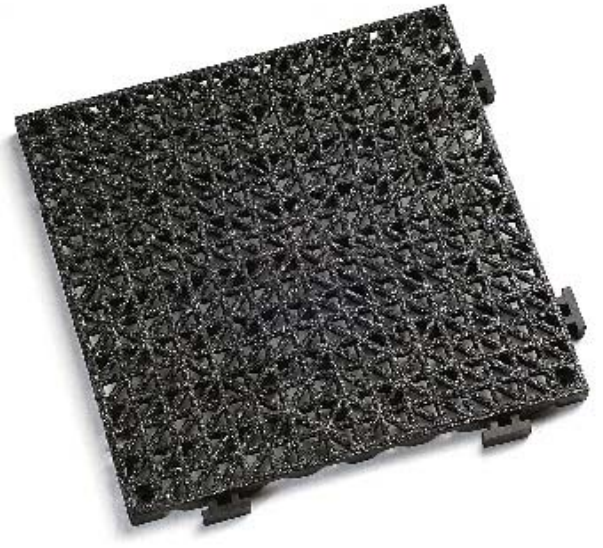

**Standard Black Cushion Tile**

Flexible Recycled PVC is ideal indoors or out. Cushion surface eases worker fatigue, helps prevent slips and falls, and allows drainage for dry surface work areas. The easy to install 12" x 12" tile can be used for large areas. Great for applications including industrial workstations, pools, showers, saunas and workout areas.

Interlocking beveled ramps add extra safety and finished look.

### Three Styles

**Cushion Tile:** Standard black tile.

**Grit Top Cushion Tile:** Grit surface recommended for areas where slips and falls may occur.

**Color Cushion Tile:** Match any decor with our attractive standard colors.

**Grit Top Cushion Tile**

**Material:** Recycled flexible vinyl with waffle grid surface.

**Thickness:** 3/4"

**Surface:** Cushion Tile - Open Mesh  
Grit Tile - Grit, Open Mesh  
Cushion Color Tile - Open Mesh