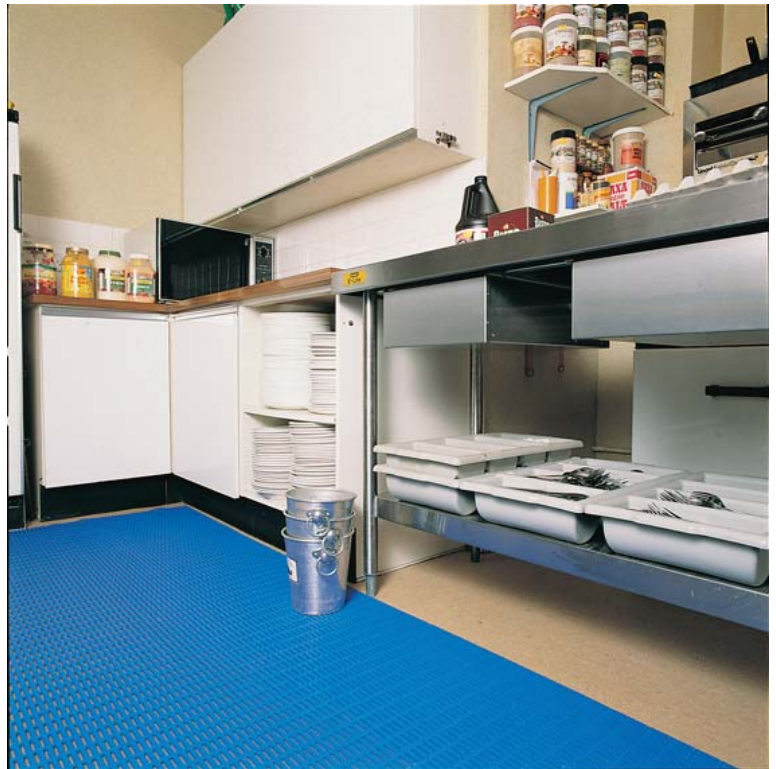

Matting with special tread surface combines anti-slip safety and cushioned foot comfort on bare floors in shower and locker room areas. Open slots trap dirt and provide good drainage and aeration. Impervious to most liquids, acids and oils. Inhibits the growth of bacteria. Absorbs sound. One-piece construction ensures long, low maintenance life. Easy to roll, lay and move.

Material: 100% flexible PVC construction
Thickness: 1/4"
Surface: Tread Open
Warranty: Standard
Colors: Blue

Full Rolls

Item No.	Size	Weight (Lbs/Roll)
725R2024	2' x 33'	50
725R2036	3' x 33'	75

Cut Lengths

Item No.	Item No.	Weight
725C0024	2' wide up to 33'	0.8 lbs./sq.ft.
725C0036	3' wide up to 33'	0.8 lbs./sq.ft.

Updated August 2009