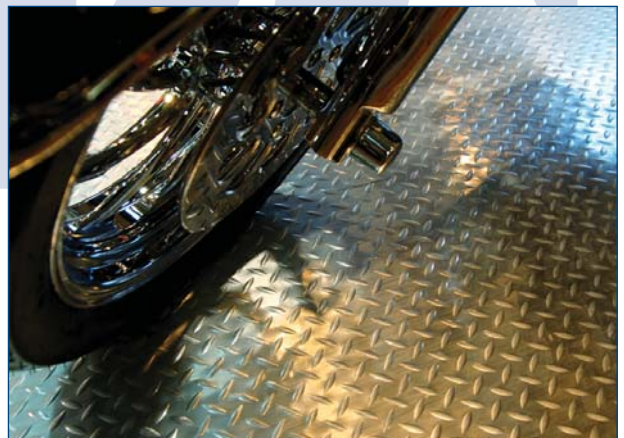

Custom Sizes

Item No.	Size	Weight
203C36	36" up to 75'	9 lbs./L.Y.