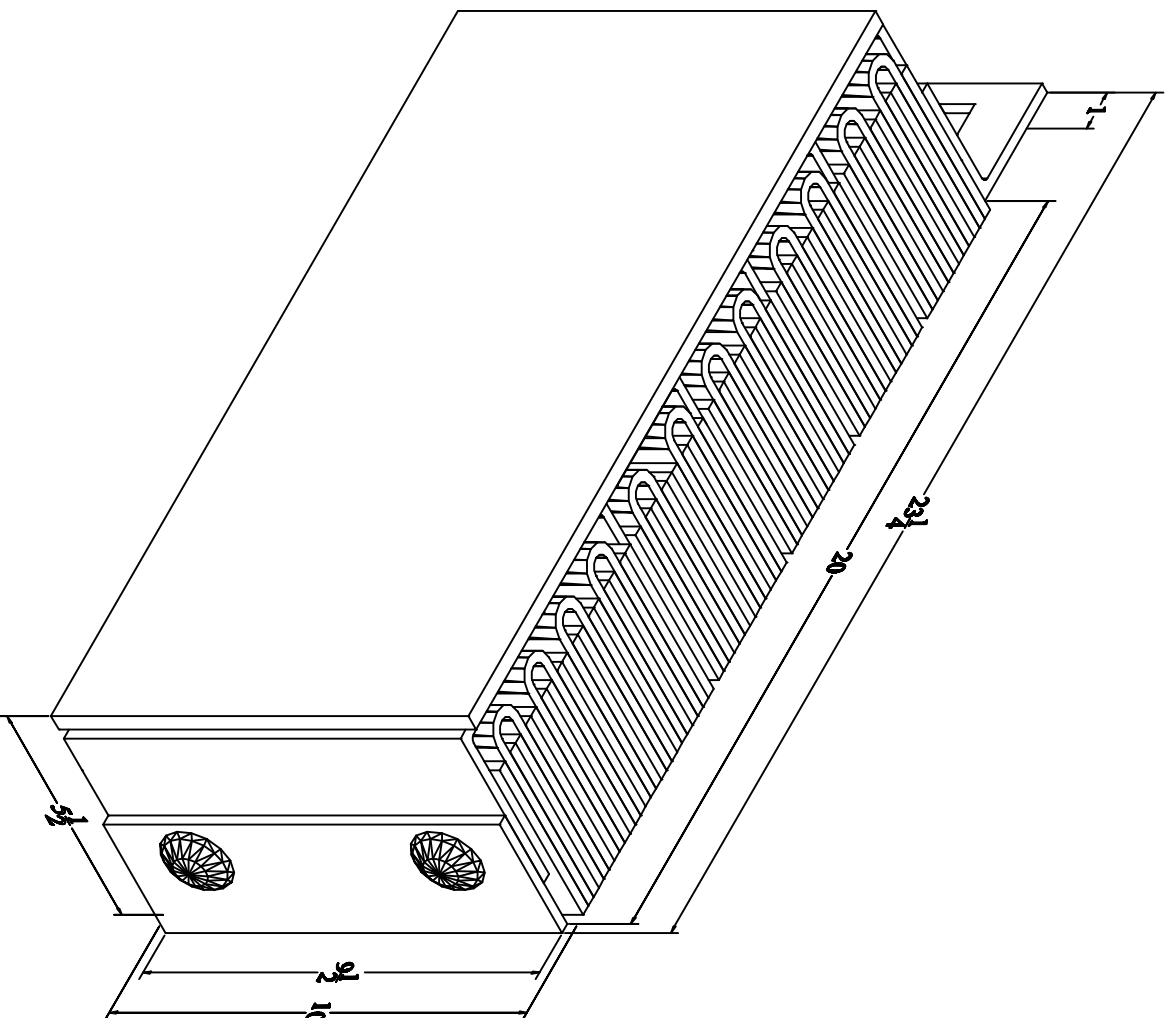

Durable Corporation
(800) 537-1603

Model: B5510-24-IDSP1

MODEL: B5510-24-IDSP1

<i>Size</i>	5-1/2"
Projection	10"
Height	10"
<i>Length</i>	
-Overall	23-1/4"
-Rubber	20"
Angle Size	1/4"x3"x3"x9-1/2"
Plate Size	1/4"x3"x9-1/2"
Slot Angle Size	1/4"x3"x4"x9-1/2"
Face Plate Size	3/8"x10"x19-1/2"

Date: 11/02/15

All measurements are within +/- 1/8"

Confidential -- Property of Durable Corporation