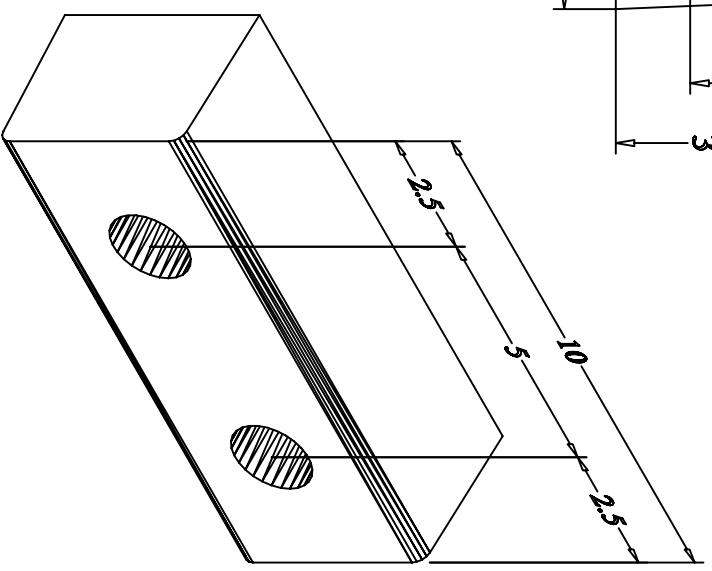

Durable Corporation  
(800) 537-1603

DBBE-10

MODEL: DBE-10  
MOLDED BUMPER

Size  
Length 10"  
Height 4"  
Projection 3"  
-Hole Centers 5"

Date : 02/17/10

Please note : all dimensions are +/- 1/8"

Property of Durable Corporation