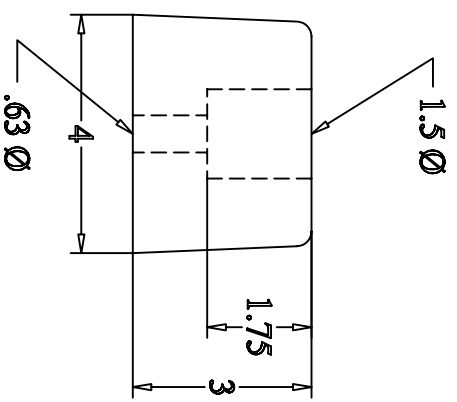

Durable Corporation  
(800) 537-1603

DBBE-10

MODEL: DBE-10  
MOLDED BUMPER

Size  
Length 10"  
Height 4"  
Projection 3"  
-Hole Centers 5"

Date : 02/17/10

Please note : all dimensions are +/- 1/8"

Property of Durable Corporation