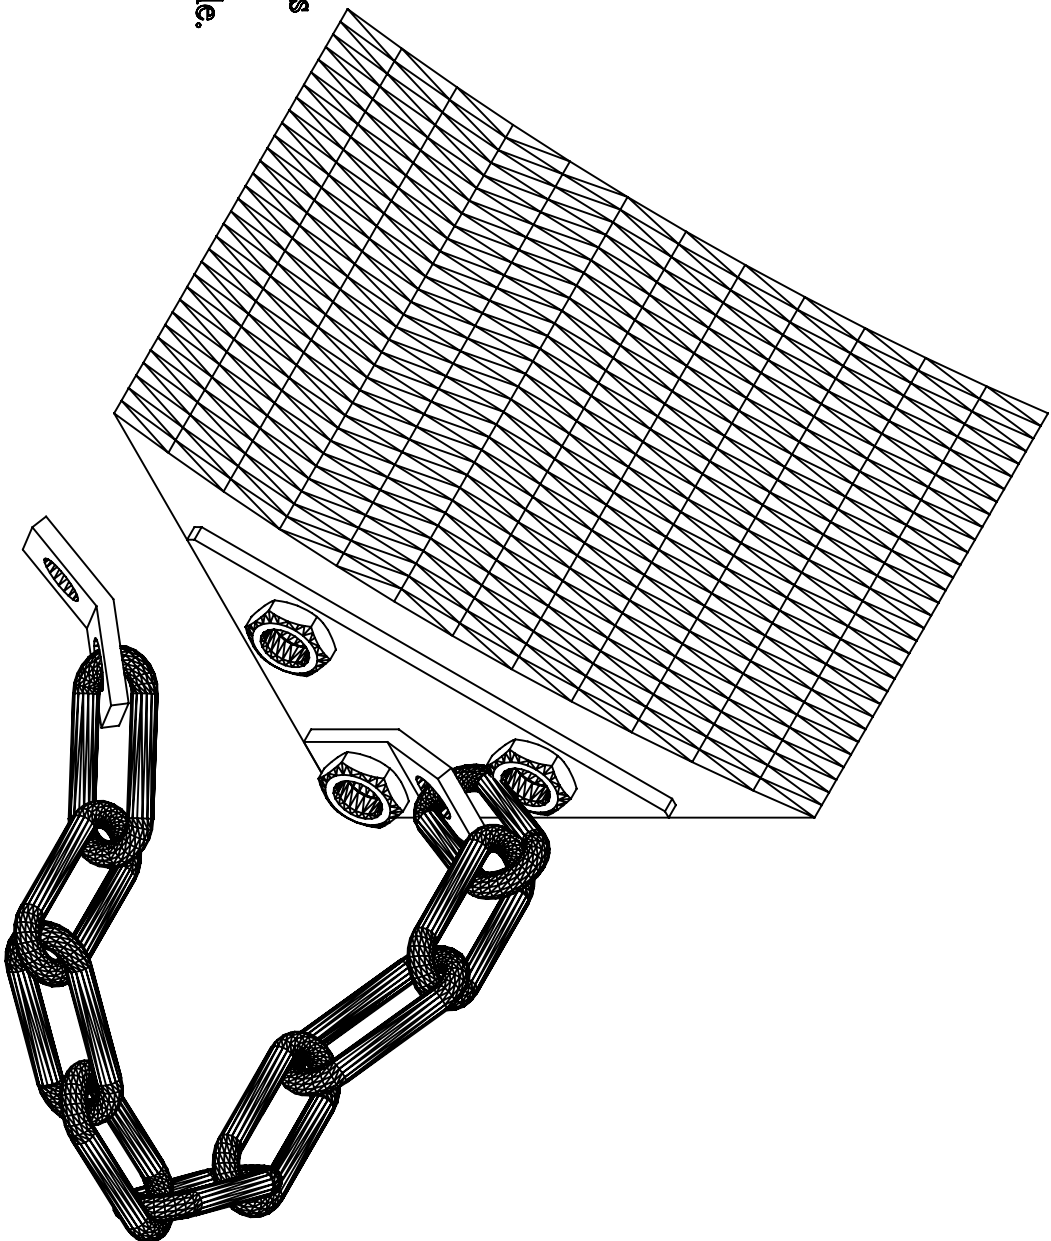

Durable Corporation
(800) 537-1603

Model: 88-8

MODEL: 88-8

DURA-CHOCK

<u>Size</u>	
Length	8
Thickness	8
Height	8
Total Weight	10 lbs

- * Extra heavy-duty. Constructed of rubber pads cut from recycled tires.
- * Laminated rubber pads are assembled on 3/4" rods and compressed between 1/4" steel plates.
- * Chock is contoured to fit tire and is fully reversible.
- * Fully meets OSHA requirements.
- * Color: Black

Date: 8/13/99

Scale: Full

Please Note:

-Weights are calculated and are not actual and size is approximate.

Wheel Chock is also available with a 3/16 coil chain.