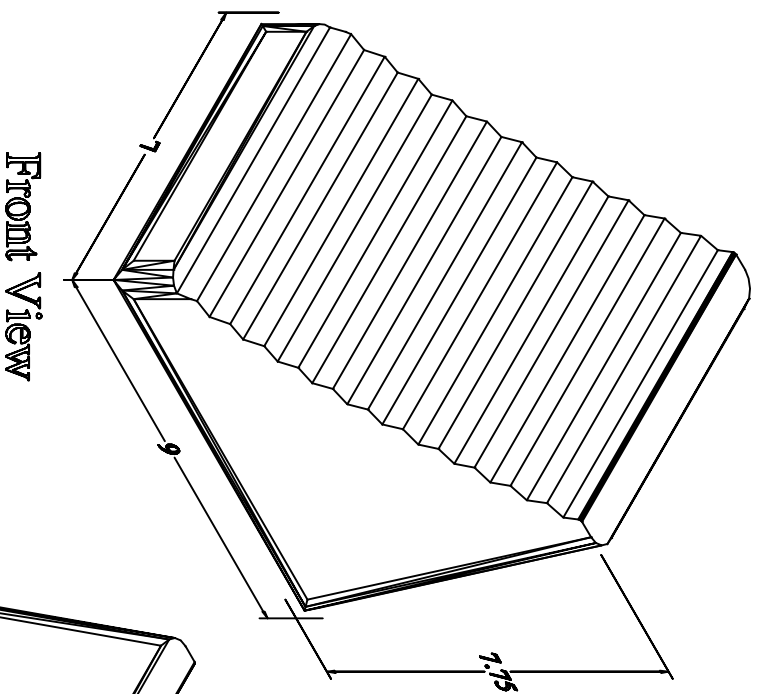

Durable Corporation
(800) 537-1603

Model : 89-7

MODEL : 89-7

<i>Size</i>	
Length	7"
Width	9"
Height	7-3/4"
Total Weight	5 lbs

- * Chock is contoured to fit tire.
- * Fully meets OSHA requirements.
- * Color: Black

Date: 10/29/12

Please Note:

- Weights are calculated and are not actual.
- All measurements are within +/- 1/8"