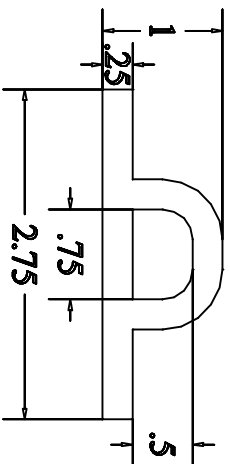

Durable Corporation
(800) 537-1603

Model : EW-1

MODEL : *EW-1*

Size
Length
Width
Height

Up To 120"
2-3/4"
1"

Date: 11/10/15

All measurements are +/- 1/8"

Confidential - Property of Durable Corporation