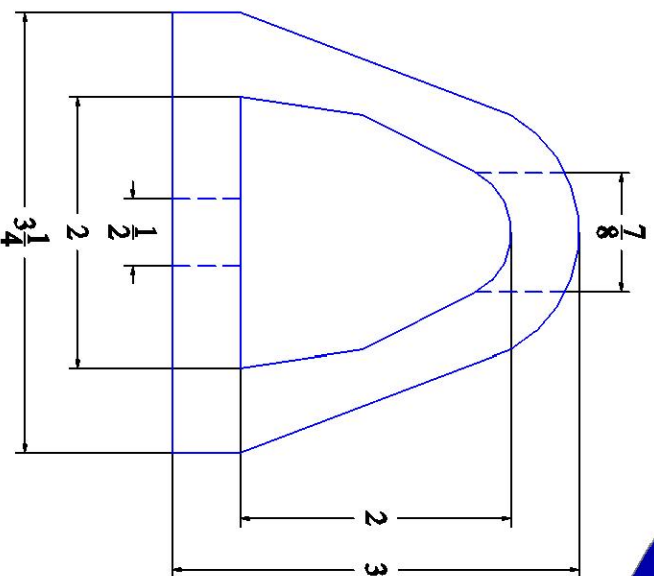

Durable Corporation
(800) 537-1603

E-D3

Model : E-D3

Date: 06/25/13

All measurements are +/- 1/4"

Confidential – Property of Durable Corporation