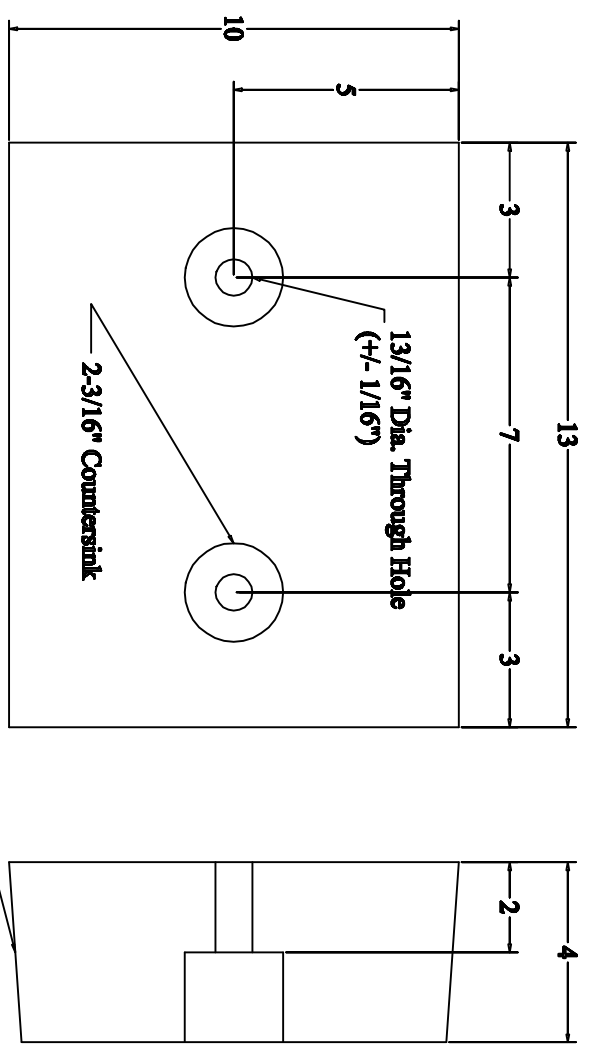

# Model: IDB-13

MODEL: DB-13  
MOLDED BUMPER

<u>Size</u>	
Overall Length	13 <sup>00</sup>
Overall Height	10 <sup>00</sup>
Overall Thickness	4 <sup>00</sup>
-Anchor Holes	7 <sup>00</sup>

Date: 07/31/2017

Scaled Isometric View